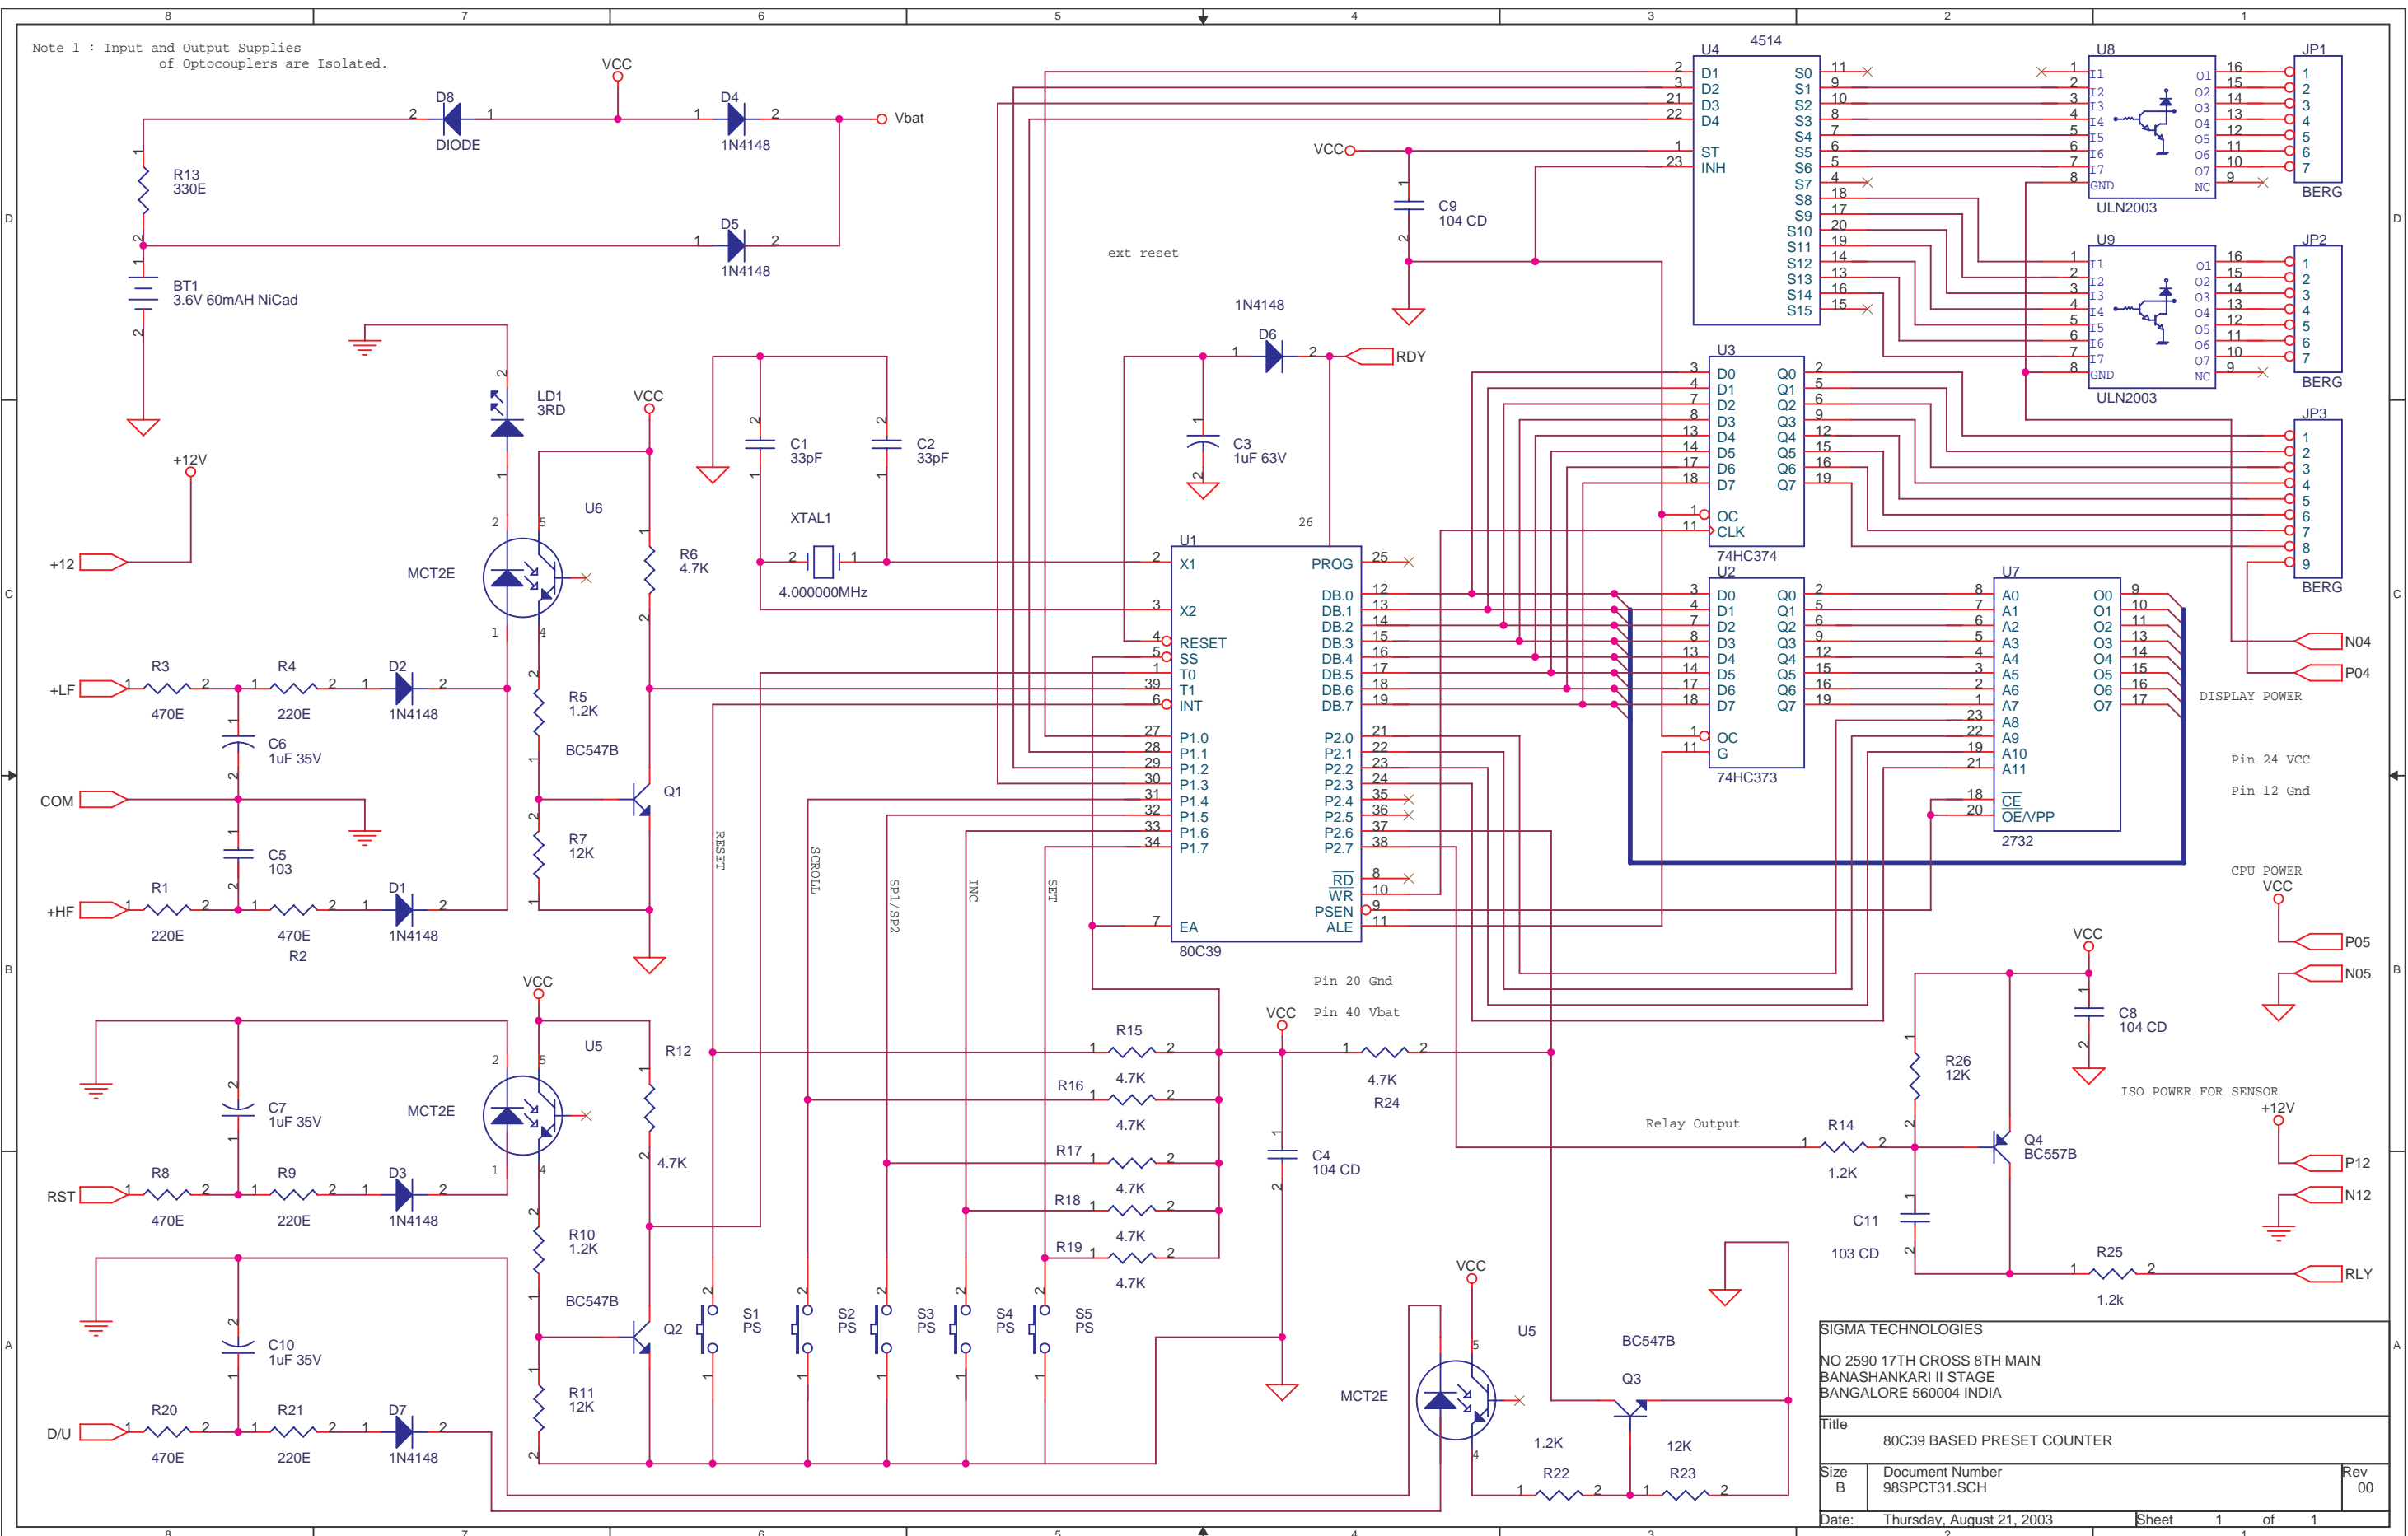

Note 1 : Input and Output Supplies of Optocouplers are Isolated.

SIGMA TECHNOLOGIES
 NO 2590 17TH CROSS 8TH MAIN
 BANASHANKARI II STAGE
 BANGALORE 560004 INDIA

Title: 80C39 BASED PRESET COUNTER

Size B Document Number 98SPCT31.SCH Rev 00