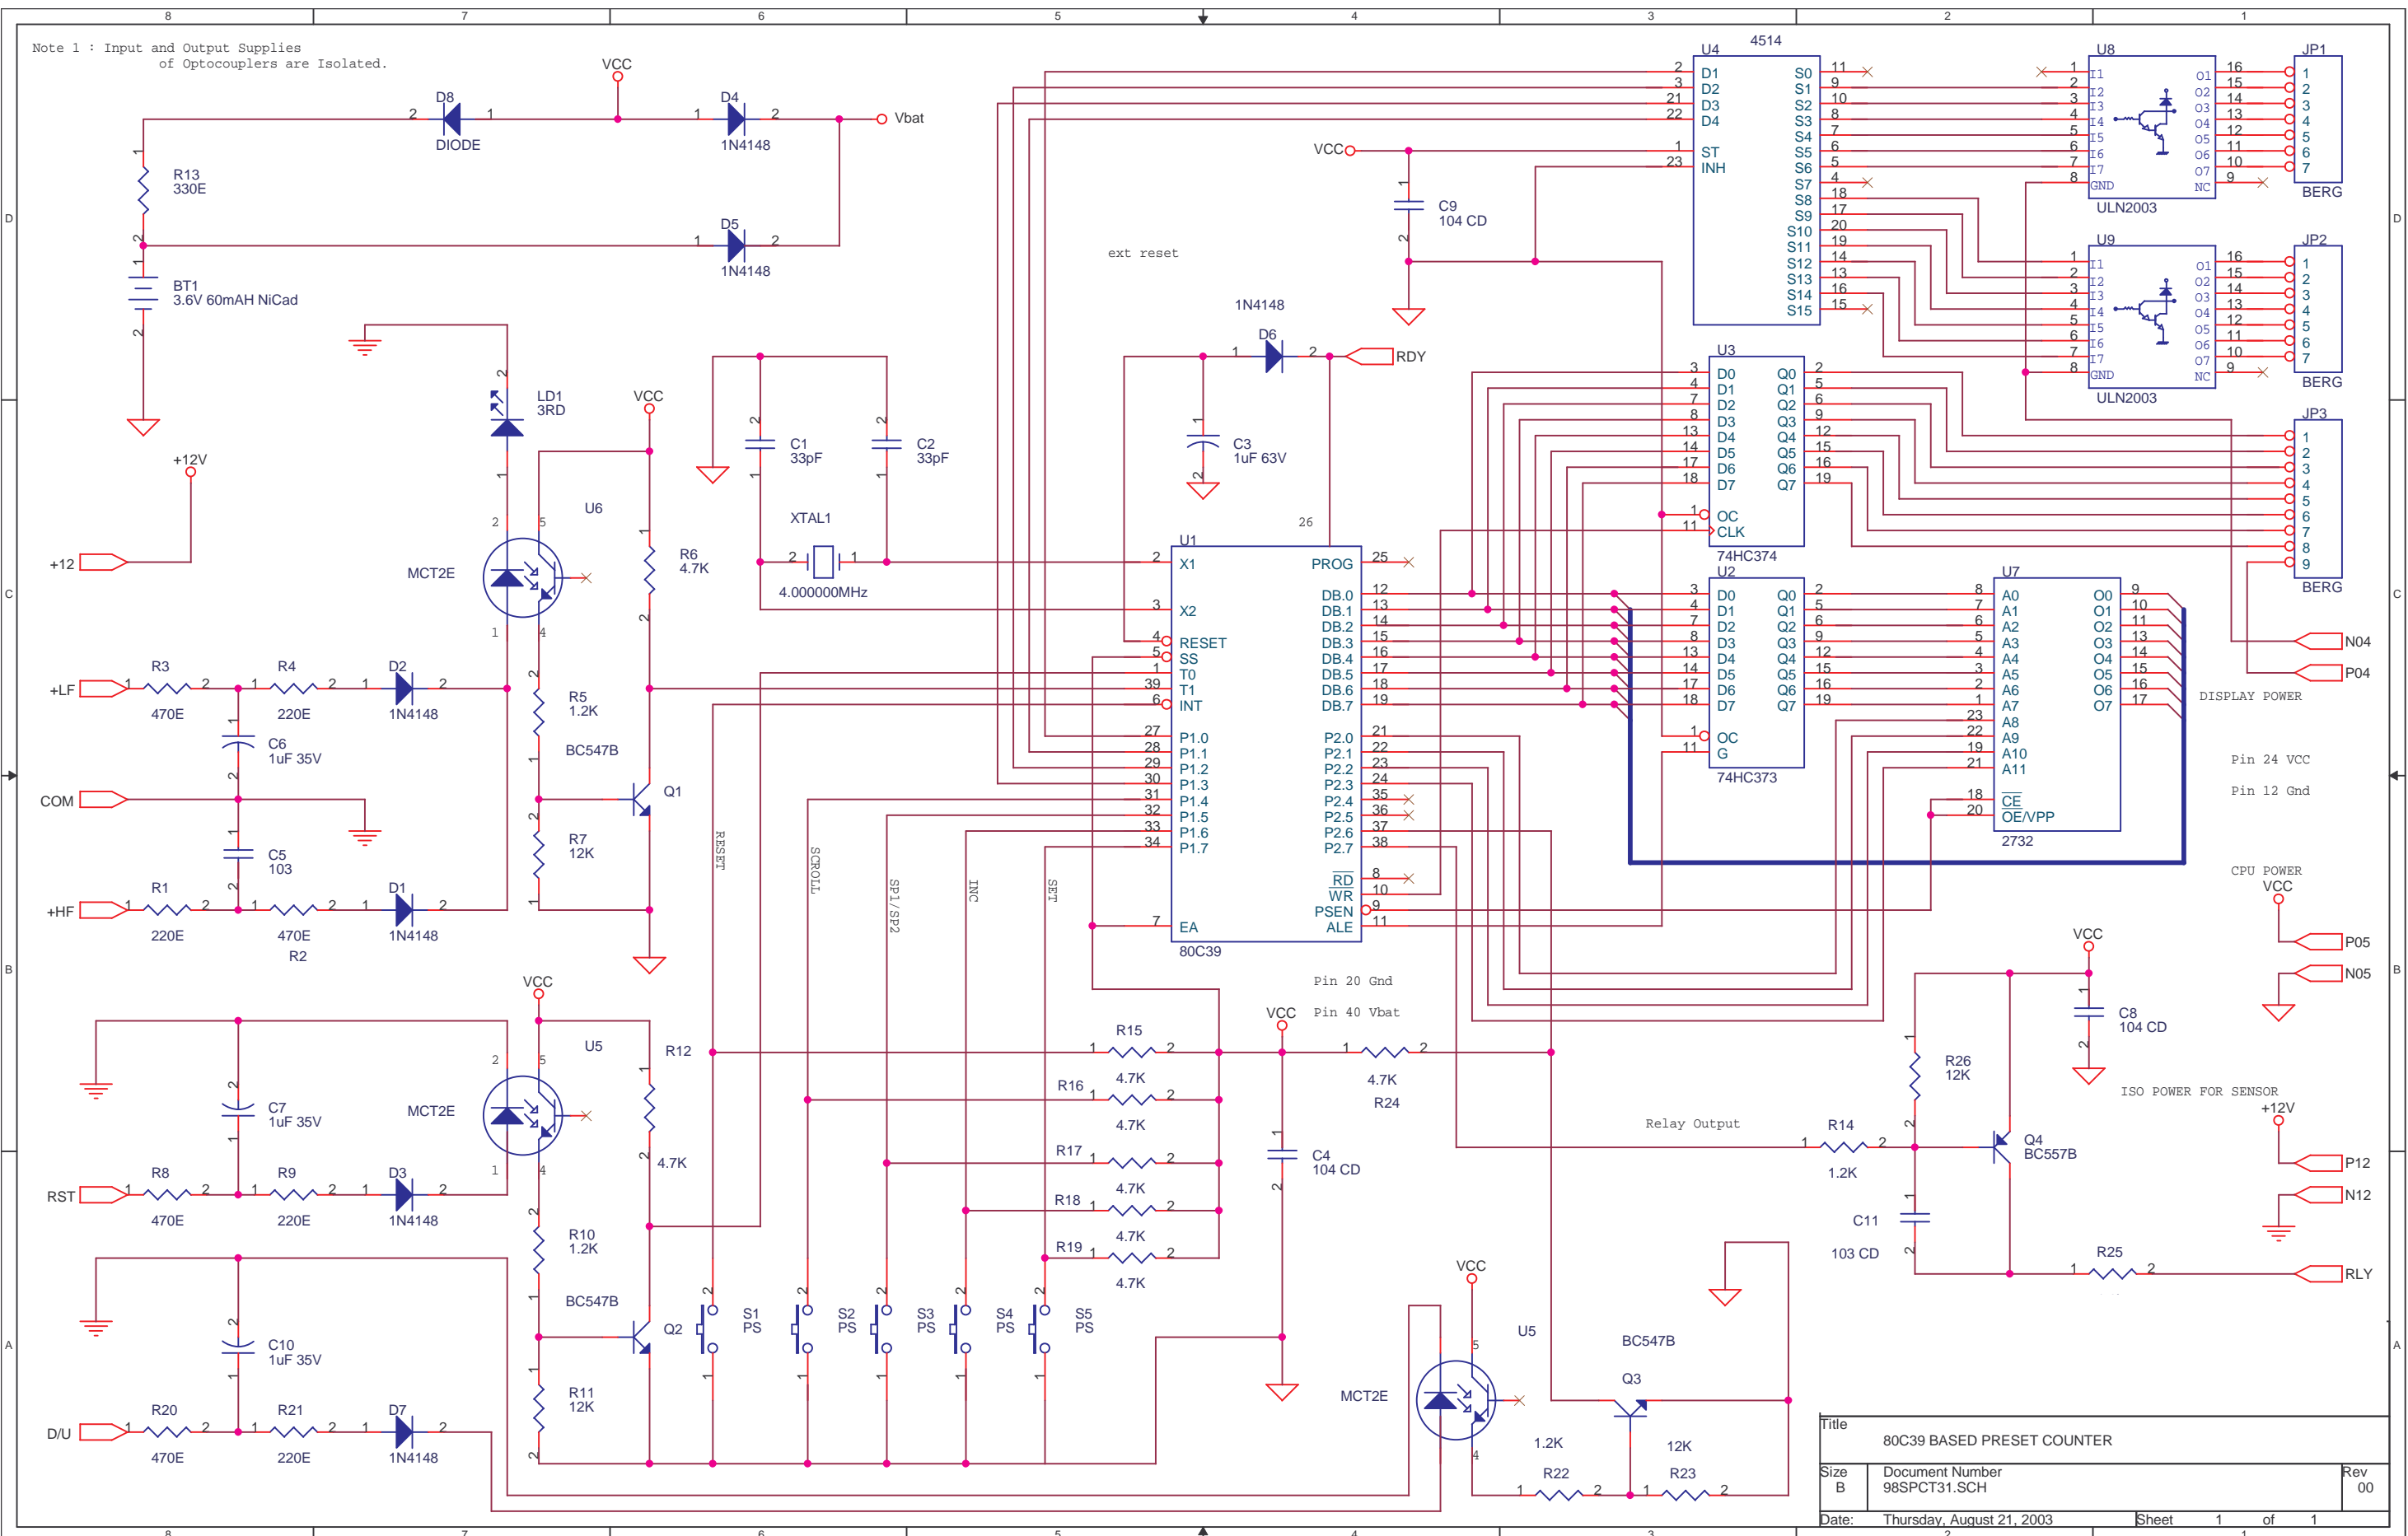

Note 1 : Input and Output Supplies of Optocouplers are Isolated.

Title		
80C39 BASED PRESET COUNTER		
Size	Document Number	Rev
B	98SPCT31.SCH	00
Date:	Thursday, August 21, 2003	Sheet 1 of 1